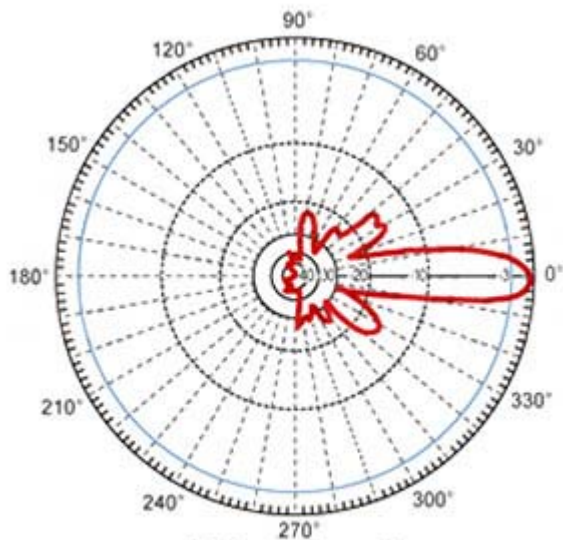

PX-24L 2.4 GHz Excellent Antenna 27 dBi

High gain antenna PX-24L has 24 dB gain in 2,300 MHz – 2,500 MHz range. This antenna comes with our AMP-18/24M low-noise amplifier for the longest range. Complete system has 45 dB gain in 2.4 GHz range. Antenna has N connector and comes with a military grade 50 ohm cable 1 ft long.

Specifications	
Frequency	2300-2500 MHz
Gain	27 dBi
-3 dBi Beam Width	8 degrees
Cross Polarization Rejection	26 dBi
Front to Back Ratio	24 dB
Pre-amplifier (for receiver):	18 dB Included
Impedance	50 Ohm
Max. Input Power	150 Watts (tested)
VSWR	< 1.4:1 avg.
Weight	18 lbs.
Grid Dimensions	48" x 36"
Mounting Hardware Diameter	2" x 4.5"
Elevation Angle	0 to +14 degrees