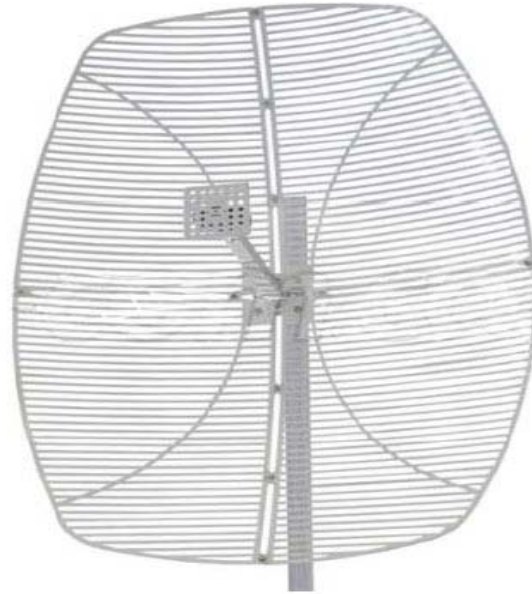

PX-24L 2.4 GHz Excellent Antenna 27 dBi

High gain antenna PX-24L has 24 dB gain in 2,300 MHz – 2,500 MHz range. This antenna comes with our AMP-18/24M low-noise amplifier for the longest range. Complete system has 45 dB gain in 2.4 GHz range. Antenna has N connector and comes with a military grade 50 ohm cable 1 ft long.

This antenna's construction features a rust-proof cast aluminum reflector grid for superior strength and light weight. This antenna's 2-piece reflector grid is simple to assemble and significantly reduces shipping costs.

Specifications	
Frequency	2300-2500 MHz
Gain	27 dBi
-3 dBi Beam Width	8 degrees
Cross Polarization Rejection	26 dBi
Front to Back Ratio	24 dB
Pre-amplifier (for receiver):	18 dB Included
Impedance	50 Ohm
Max. Input Power	150 Watts (tested)
VSWR	< 1.4:1 avg.
Weight	18 lbs.
Grid Dimensions	48" x 36"
Mounting Hardware Diameter	2" x 4.5"
Elevation Angle	0 to +14 degrees